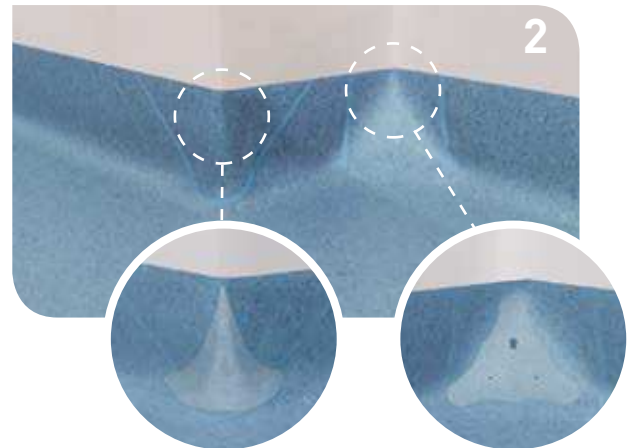

OUR CUSTOMERS TESTIFY

“ **Clean Corner System** makes the rooms very attractive and easy to clean. It also allows facilities to be converted into clean rooms

Jocelyn MILLIAT, Biomérieux La Balme

”

“ **Clean Corner System** is an aesthetic solution with an increased strength of welding. It provides excellent results in terms of cleaning.

Drôme Nord Hospital

”

“ This system is easy to implement and provides very good results in terms of cleaning.

AUBONNET

”